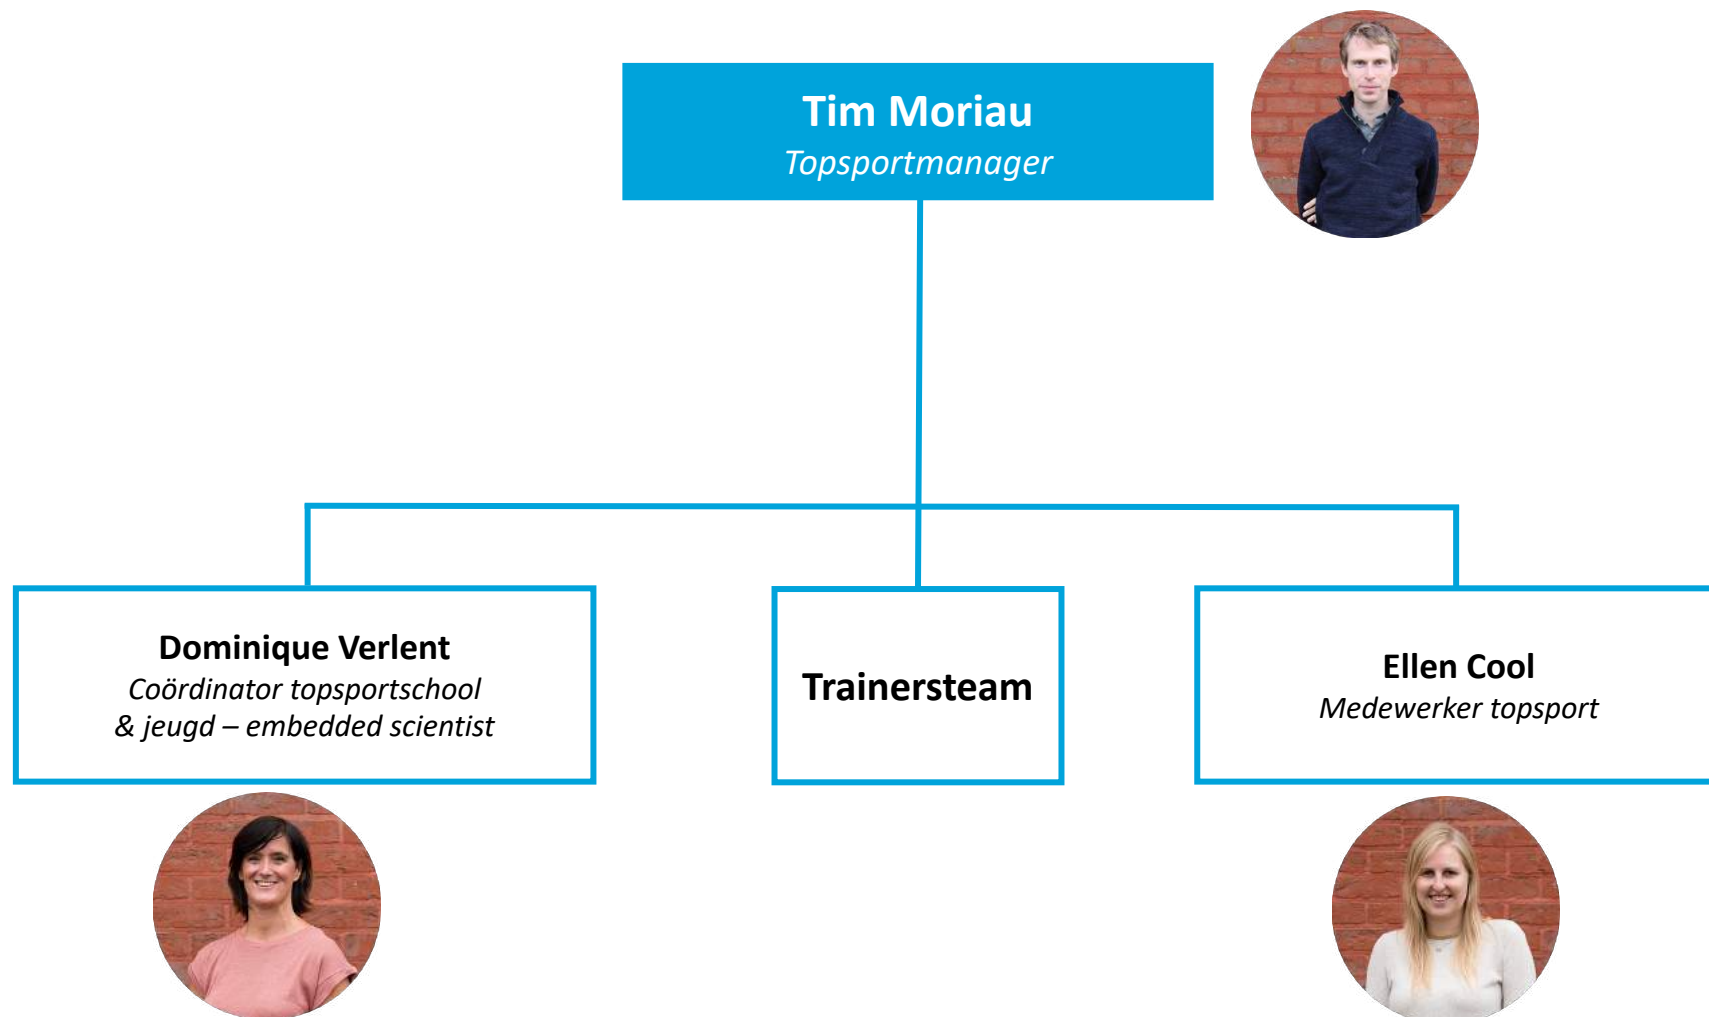

Topsportteam