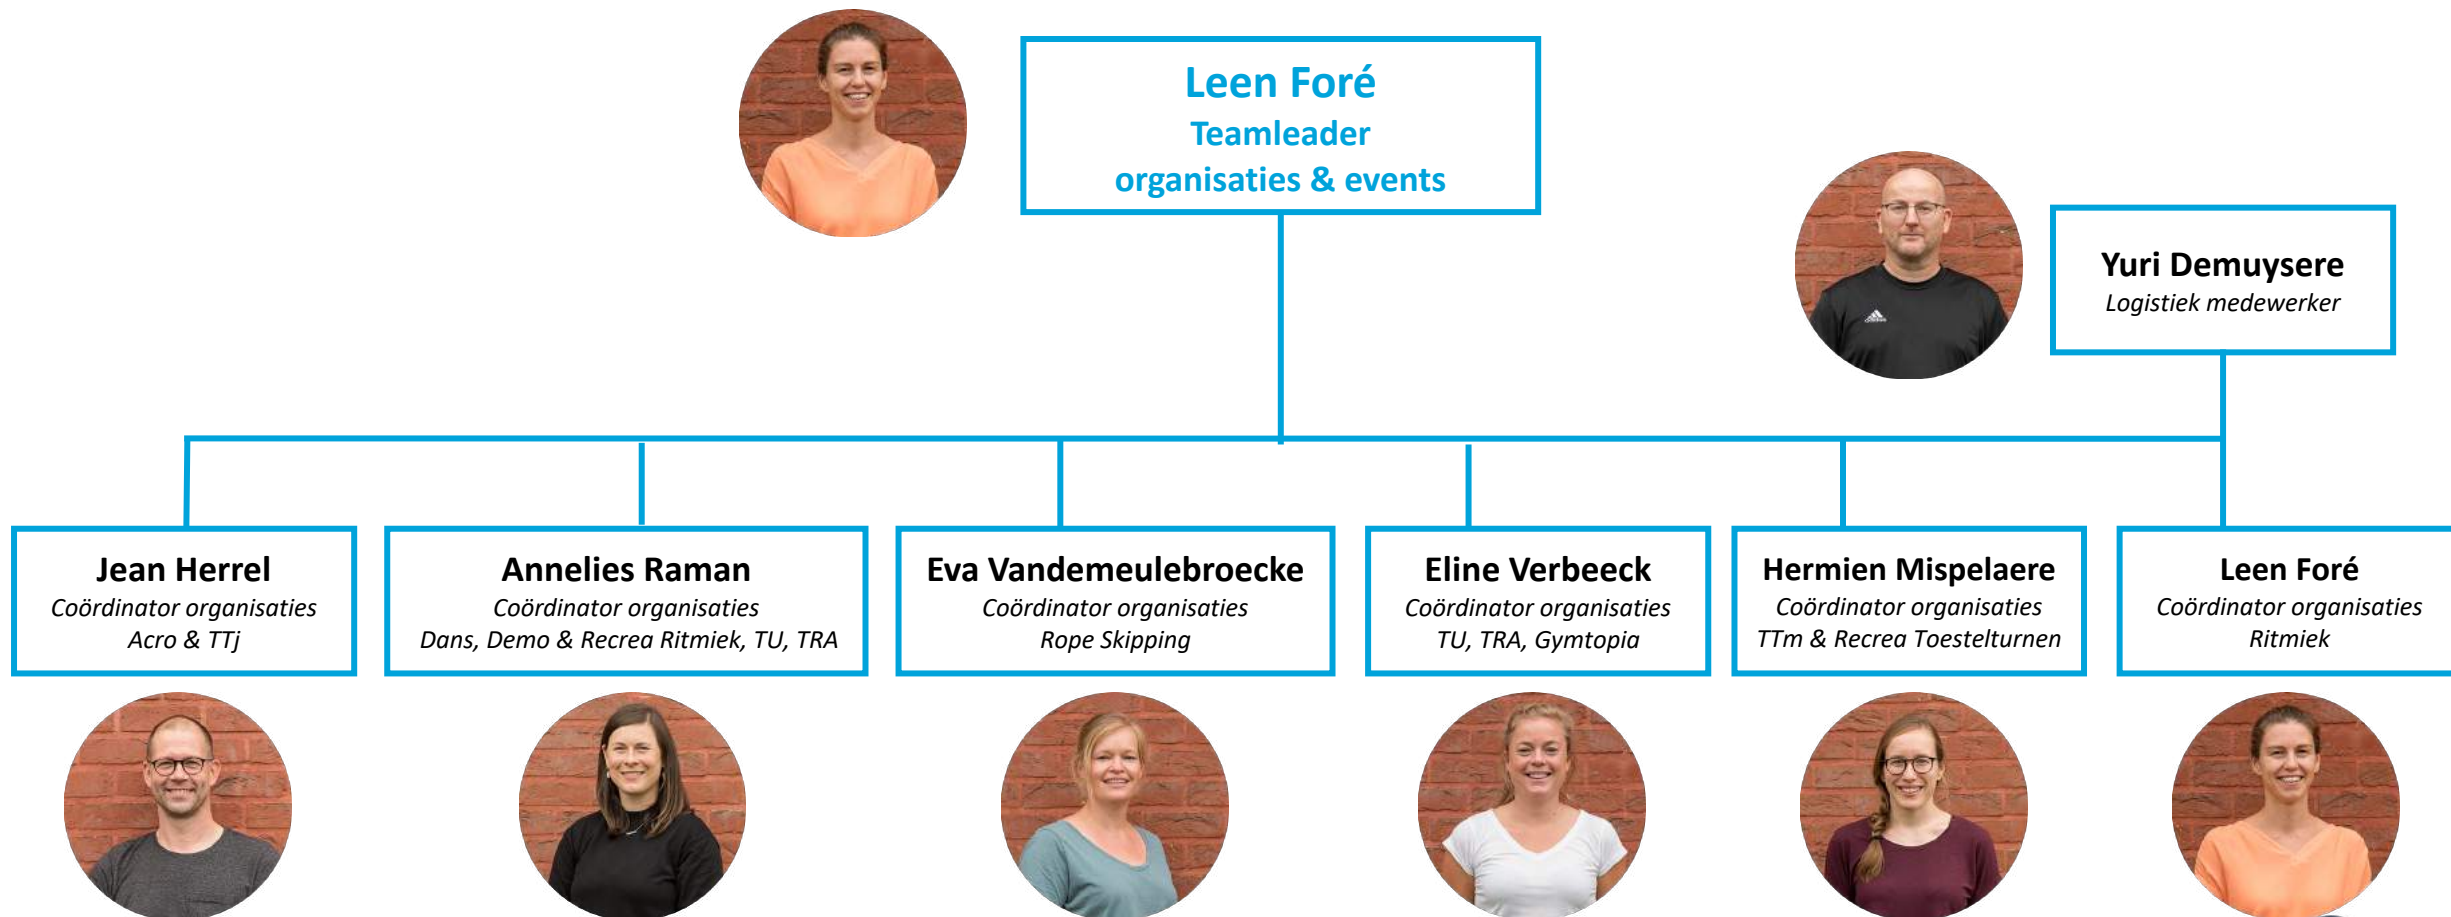

Organisaties & events